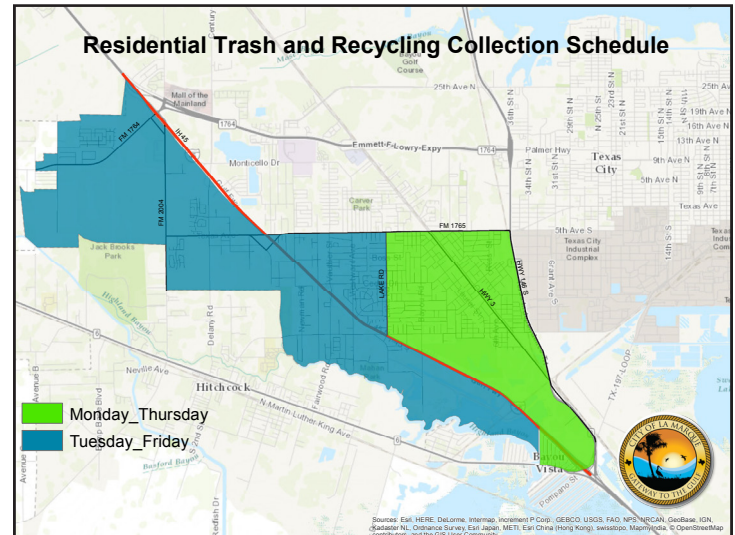

S	M	T	W	T	F	S
					1	2
3	4	5	6	7	8	9
10	11	12	13	14	15	16
17	18	19	20	21	22	23
24	25	26	27	28	29	30

MAY 2021

S	M	T	W	T	F	S
						1
2	3	4	5	6	7	8
9	10	11	12	13	14	15
16	17	18	19	20	21	22
23	24	25	26	27	28	29
30	31					

JUNE 2021

S	M	T	W	T	F	S
			1	2	3	4
5	6	7	8	9	10	11
12	13	14	15	16	17	18
19	20	21	22	23	24	25
26	27	28	29	30		

JULY 2021

S	M	T	W	T	F	S
					1	2
3	4	5	6	7	8	9
10	11	12	13	14	15	16
17	18	19	20	21	22	23
24	25	26	27	28	29	30
31						

AUGUST 2021

S	M	T	W	T	F	S
		1	2	3	4	5
6	7	8	9	10	11	12
13	14	15	16	17	18	19
20	21	22	23	24	25	26
27	28	29	30	31		

SEPTEMBER 2021

S	M	T	W	T	F	S
					1	2
3	4	5	6	7	8	9
10	11	12	13	14	15	16
17	18	19	20	21	22	23
24	25	26	27	28	29	30

RECYCLING

- » Recyclables go in the green cart with the yellow lid.
- » Only place acceptable recyclables shown below in your recycling cart- no sorting needed.
- » Containers should be rinsed and free of food and liquid.
- » Do not put recyclables in plastic bags. Don't bag recyclables.
- » Recycling will be collected every-other-week.
- » Visit recycleoftenrecycleright.com for more information.

OBSERVED HOLIDAYS

Waste Management observes the following holidays, collection will not occur:

- Thanksgiving
- Christmas Day
- New Years Day

For Thanksgiving week, Thursday collection will be Friday. Friday collection will be Saturday. For Memorial Day, Independence Day, and Labor Day, it will be the normal schedule.

CONTACT US

For questions about trash or recycling service or to schedule additional bulk collection, call 800-800-5804.

2020-2021 RESIDENTIAL COLLECTION MAPS

Full size version of these maps available at trash.cityoflamarque.org.

- Green: Trash Collection: Monday and Thursday
  Recycling Collection: Every other Monday
- Blue: Trash Collection: Tuesday and Friday
  Recycling Collection: Every other Tuesday