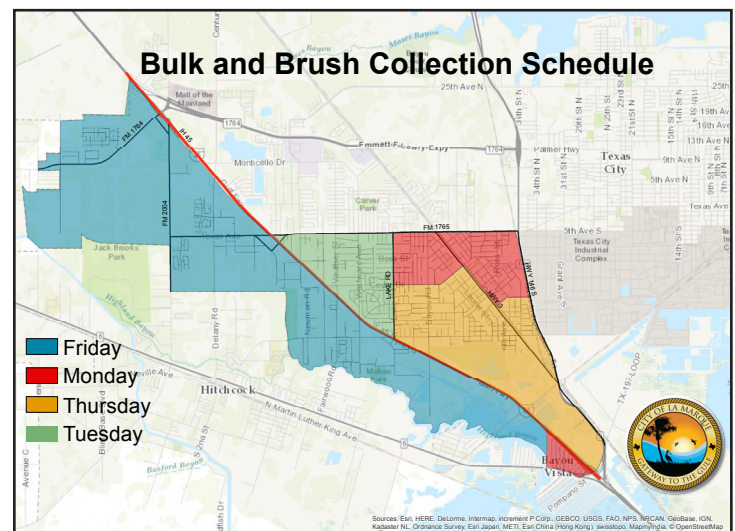

- Green: Trash Collection: Monday and Thursday
Recycling Collection: Every other Monday
- Blue: Trash Collection: Tuesday and Friday
Recycling Collection: Every other Tuesday

BULK ITEMS

Additional collection of bulk waste exceeding 5 cu. yd. can be scheduled 24-hours prior to your bulk collection day for a fee. To schedule collection of additional bulk waste, please call Waste Management 800-800-5804.