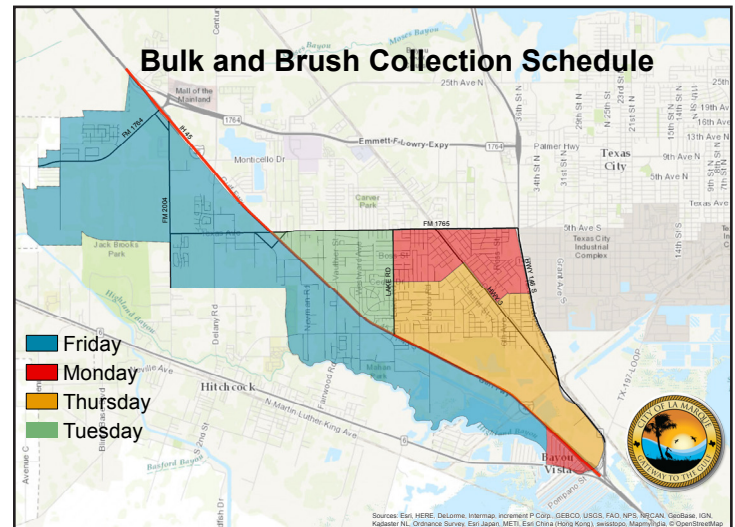

DECEMBER 2022

S	M	T	W	T	F	S
						1
2	3	4	5	6	7	8
9	10	11	12	13	14	15
16	17	18	19	20	21	22
23	24	25	26	27	28	29
30	31					

MARCH 2023

S	M	T	W	T	F	S
						1
2	3	4	5	6	7	8
9	10	11	12	13	14	15
16	17	18	19	20	21	22
23	24	25	26	27	28	29
30	31					

JUNE 2023

S	M	T	W	T	F	S
						1
2	3	4	5	6	7	8
9	10	11	12	13	14	15
16	17	18	19	20	21	22
23	24	25	26	27	28	29
30	31					

SEPTEMBER 2023

S	M	T	W	T	F	S
						1
2	3	4	5	6	7	8
9	10	11	12	13	14	15
16	17	18	19	20	21	22
23	24	25	26	27	28	29
30	31					

2022-2023 RESIDENTIAL COLLECTION MAPS

Full size version of these maps available at trash.cityoflamarque.org.

- Trash Collection: Monday and Thursday
- Recycling Collection: Every other Monday
- Trash Collection: Tuesday and Friday
- Recycling Collection: Every other Tuesday