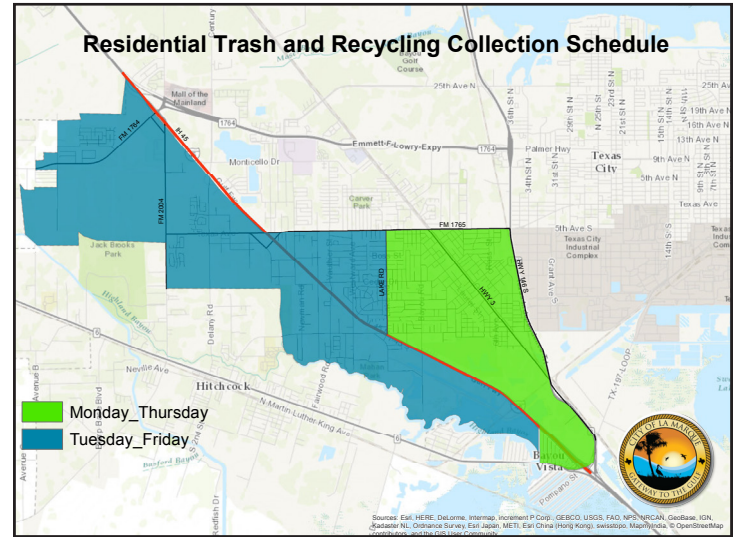

JUNE 2023

S	M	T	W	T	F	S
						1
2	3	4	5	6	7	8
9	10	11	12	13	14	15
16	17	18	19	20	21	22
23	24	25	26	27	28	29
30	31					

SEPTEMBER 2023

S	M	T	W	T	F	S
						1
2	3	4	5	6	7	8
9	10	11	12	13	14	15
16	17	18	19	20	21	22
23	24	25	26	27	28	29
30	31					

2022-2023 RESIDENTIAL COLLECTION MAPS

Full size version of these maps available at trash.cityoflamarque.org.

- Trash Collection: Monday and Thursday
- Recycling Collection: Every other Monday
- Trash Collection: Tuesday and Friday
- Recycling Collection: Every other Tuesday